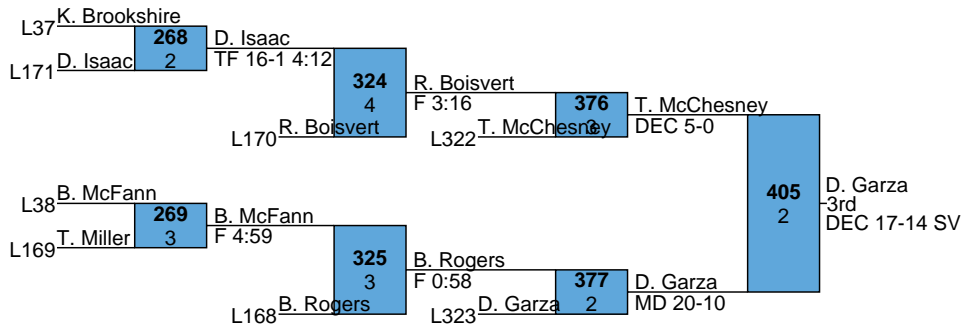

Josiah Guerrero, North Central 2024 Demon Holiday Classic - Lugoff-Elgin

Cameron Drake, Cheraw	29	J. Guerrero	160	J. Guerrero	DEC 8-5	318	J. Guerrero	DEC 11-4	404	J. Guerrero	1st	F 3:10
Henry Adams, James Island	6	F 0:48	1									
Bradley Miller, Carolina Forest	30	B. Miller	2	F 0:22								
Jacob McClure, Catawba Ridge	31	J. McClure	3	F 1:54								
Breckin Smith, Philip Simmons	3		161	2	J. McClure	DEC 9-8 SV						
Dominick Stanley, Lugoff-Elgin B	32	R. Rollison	4	F 5:26								
Ridge Rollison, Summerville	2											
Easton Ruth, Nation Ford	33	E. Ruth	2	F 0:44								
Jayden Kanyengambeta, Fairfield Central	2		162	3	E. Ruth	TF 16-1 5:56						
Dillan Boyer, Blythewood	34	D. Boyer	6	F 5:09								
Blaze Muller-Boudine, Camden	6											
Mason Amaker, White Knoll	35	C. Langford	1	F 4:38								
Charles Langford, Lugoff-Elgin	1		163	4	J. Keaton	F 0:23						
Matthew Boland, Chapin High	36	J. Keaton	3	DEC 12-9								
Jacob Keaton, Liberty	3											

L29 C. Drake	164	C. Drake	5	TF 19-2 4:41	264	C. Langford	2	F 3:06	320	C. Langford	3	DEC 8-3	374	J. McClure	DEC 13-9	402	M. Boland	3rd	F 1:21
L30 H. Adams	5																		
L31 B. Smith	165	B. Smith	6	FOR	265	D. Boyer	3	F 0:48											
L32 D. Stanley	6																		
L33 J. Kanyengambeta	166	J. Kanyengambeta	6	FOR	266	R. Rollison	4	F 1:02	321	M. Boland	3	MD 12-0	375	M. Boland	MD 13-3				
L34 B. Muller-Boudine	6																		
L35 M. Amaker	167	M. Boland	6	F 1:54	267	M. Boland	1	F 1:13											
L36 M. Boland	6																		

L374 C. Langford	DEC 13-9	403	E. Ruth	5th	DEC 5-3
L375 E. Ruth	3				MD 13-3

2024 Demon Holiday Classic - Lugoff-Elgin

HS
113