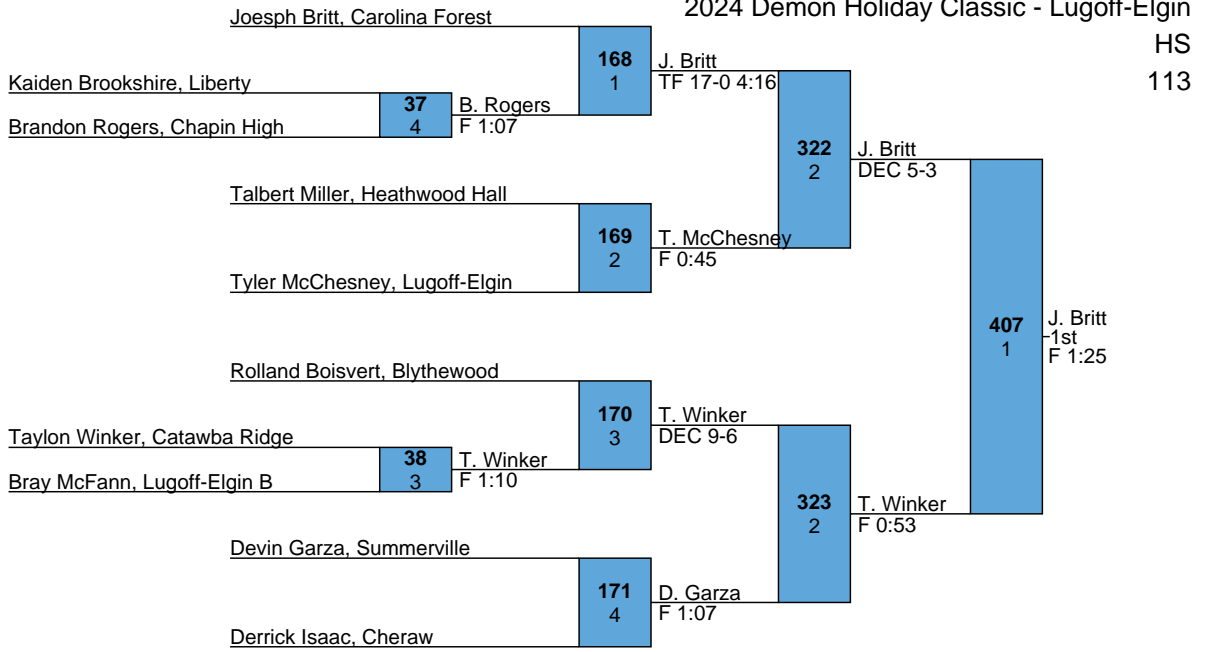

Josiah Guerrero, North Central 2024 Demon Holiday Classic - Lugoff-Elgin

Cameron Drake, Cheraw	29	J. Guerrero	160	J. Guerrero	DEC 8-5	318	J. Guerrero	DEC 11-4	404	J. Guerrero	1st	F 3:10
Henry Adams, James Island	6	F 0:48	1									
Bradley Miller, Carolina Forest	30	B. Miller	2	F 0:22								
Jacob McClure, Catawba Ridge	31	J. McClure	3	F 1:54								
Breckin Smith, Philip Simmons	3		161	2	J. McClure	DEC 9-8 SV						
Dominick Stanley, Lugoff-Elgin B	32	R. Rollison	4	F 5:26								
Ridge Rollison, Summerville	2											
Easton Ruth, Nation Ford	33	E. Ruth	2	F 0:44								
Jayden Kanyengambeta, Fairfield Central	2		162	3	E. Ruth	TF 16-1 5:56						
Dillan Boyer, Blythewood	34	D. Boyer	6	F 5:09								
Blaze Muller-Boudine, Camden	6											
Mason Amaker, White Knoll	35	C. Langford	1	F 4:38								
Charles Langford, Lugoff-Elgin	1		163	4	J. Keaton	F 0:23						
Matthew Boland, Chapin High	36	J. Keaton	3	DEC 12-9								
Jacob Keaton, Liberty	3											

L29 C. Drake	164	C. Drake	5	TF 19-2 4:41	264	C. Langford	2	F 3:06	320	C. Langford	3	DEC 8-3	374	J. McClure	DEC 13-9	402	M. Boland	3rd	F 1:21
L30 H. Adams	5																		
L31 B. Smith	165	B. Smith	6	FOR	265	D. Boyer	3	F 0:48											
L32 D. Stanley	6																		
L33 J. Kanyengambeta	166	J. Kanyengambeta	6	FOR	266	R. Rollison	4	F 1:02	321	M. Boland	3	MD 12-0	375	M. Boland	MD 13-3				
L34 B. Muller-Boudine	6																		
L35 M. Amaker	167	M. Boland	6	F 1:54	267	M. Boland	1	F 1:13											
L36 M. Boland	6																		

L374 C. Langford	DEC 13-9	403	E. Ruth	5th	DEC 5-3
L375 E. Ruth	3				MD 13-3

2024 Demon Holiday Classic - Lugoff-Elgin

HS
113